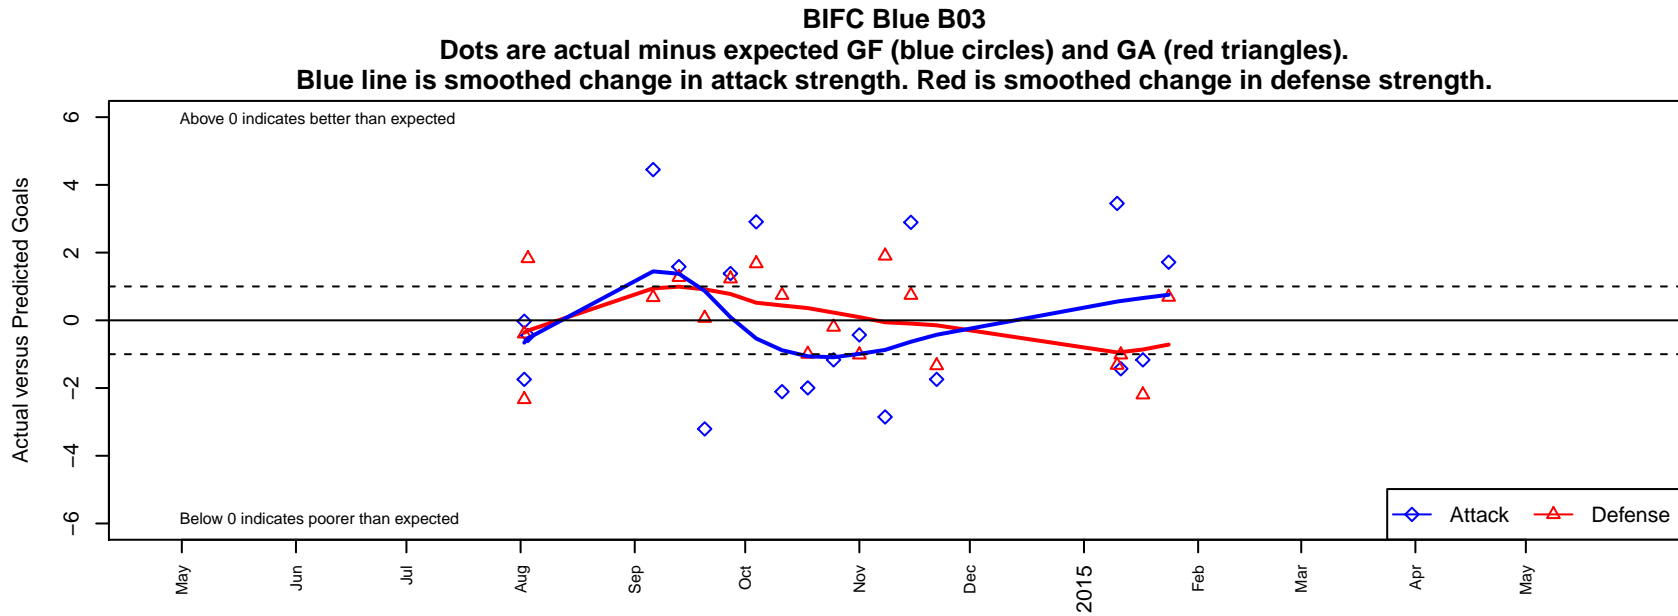

# BIFC Blue B03

Bainbridge Island FC  
 Bainbridge Island, WA  
 B03 total strength=208  
 attack=0.27 defense=0.06  
 fall league = NPSL B11D2

alt names used:  
 BIFC 03 Blue  
 BIFC Blue U11 Boys Select  
 BIFC 03 Blue

Venues played:  
 2014 Dungeness Cup BU11 Gold  
 2014 NPSL B11D2  
 2014 Founders Cup B03

**attack and defense variance (black dot)  
relative to other teams  
and top 10 in region**

**attack and defense rating  
relative to others at age  
and all opponents in last 13 months**