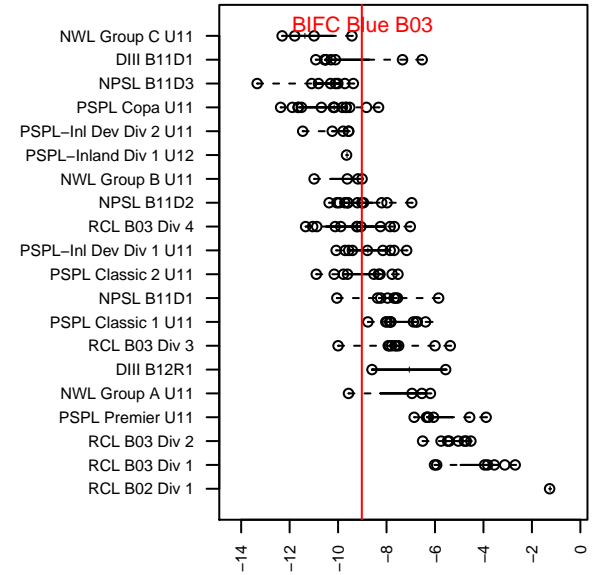

# BIFC Blue B03

Bainbridge Island FC  
 Bainbridge Island, WA  
 B03 total strength=208  
 attack=0.27 defense=0.06  
 fall league = NPSL B11D2

alt names used:  
 BIFC 03 Blue  
 BIFC Blue U11 Boys Select  
 BIFC 03 Blue

Venues played:  
 2014 Dungeness Cup BU11 Gold  
 2014 NPSL B11D2  
 2014 Founders Cup B03

**attack and defense variance (black dot)  
relative to other teams  
and top 10 in region**

**attack and defense rating  
relative to others at age  
and all opponents in last 13 months**